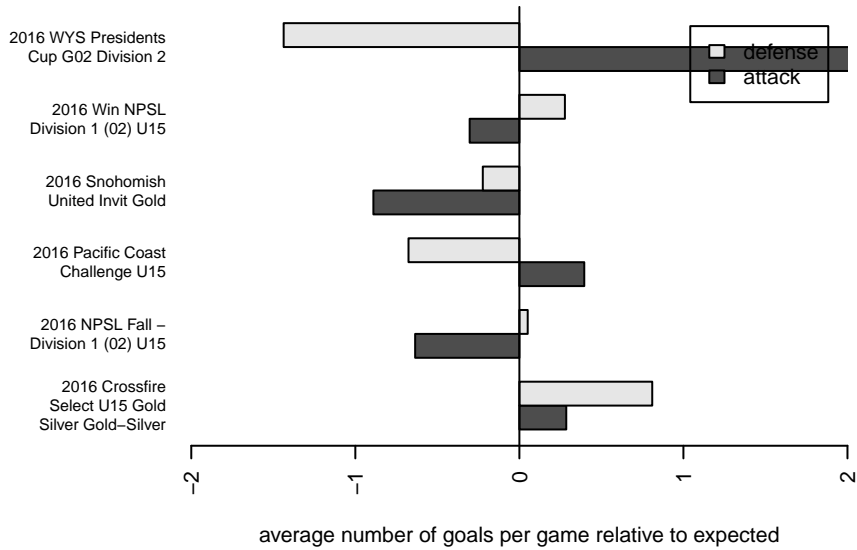

Crossfire Select Miller G02

Crossfire Select
 Redmond, WA
 G02 total strength=1355
 attack=11.21 defense=4.17
 fall league = NPSL Fall – Div 1 (02) U15
 spr league = Win NPSL Div 1 (02) U15

alt names used:
 Crossfire Select G02 Miller
 Crossfire Select G02 Miller
 73 Crossfire Select Miiler G02
 CROSSFIRE SELECTCROSSFIRE SELECT M
 Crossfire Select G02 Miller
 Crossfire Select G02 Miller
 CFS G02 Miller

Venues played:
 2016 Snohomish United Invt Gold
 2016 Crossfire Select U15 Gold Silver Gold–Sil
 2016 Pacific Coast Challenge U15
 2016 NPSL Fall – Division 1 (02) U15
 2016 Win NPSL Division 1 (02) U15
 2016 WYS Presidents Cup G02 Division 2

**attack and defense variance (black dot)
relative to other teams
and top 10 in region**

**attack and defense rating
relative to others at age
and all opponents in last 13 months**

Performance relative to 13 month average