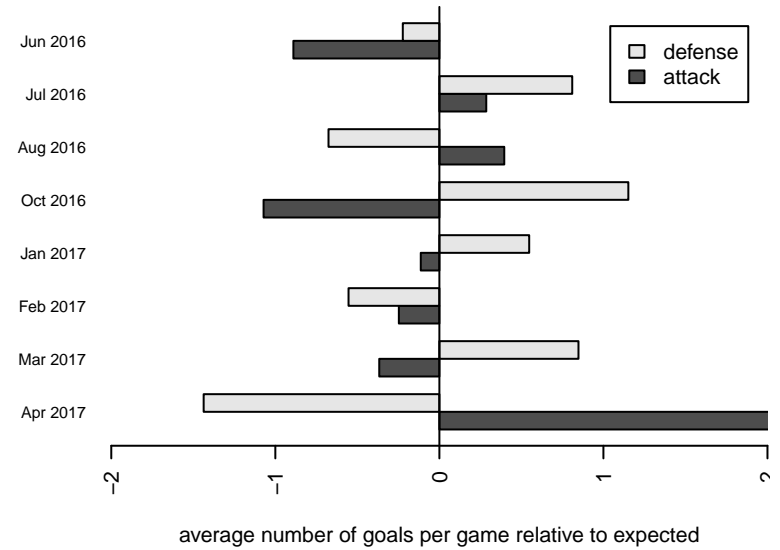

Performance relative to 13 month average