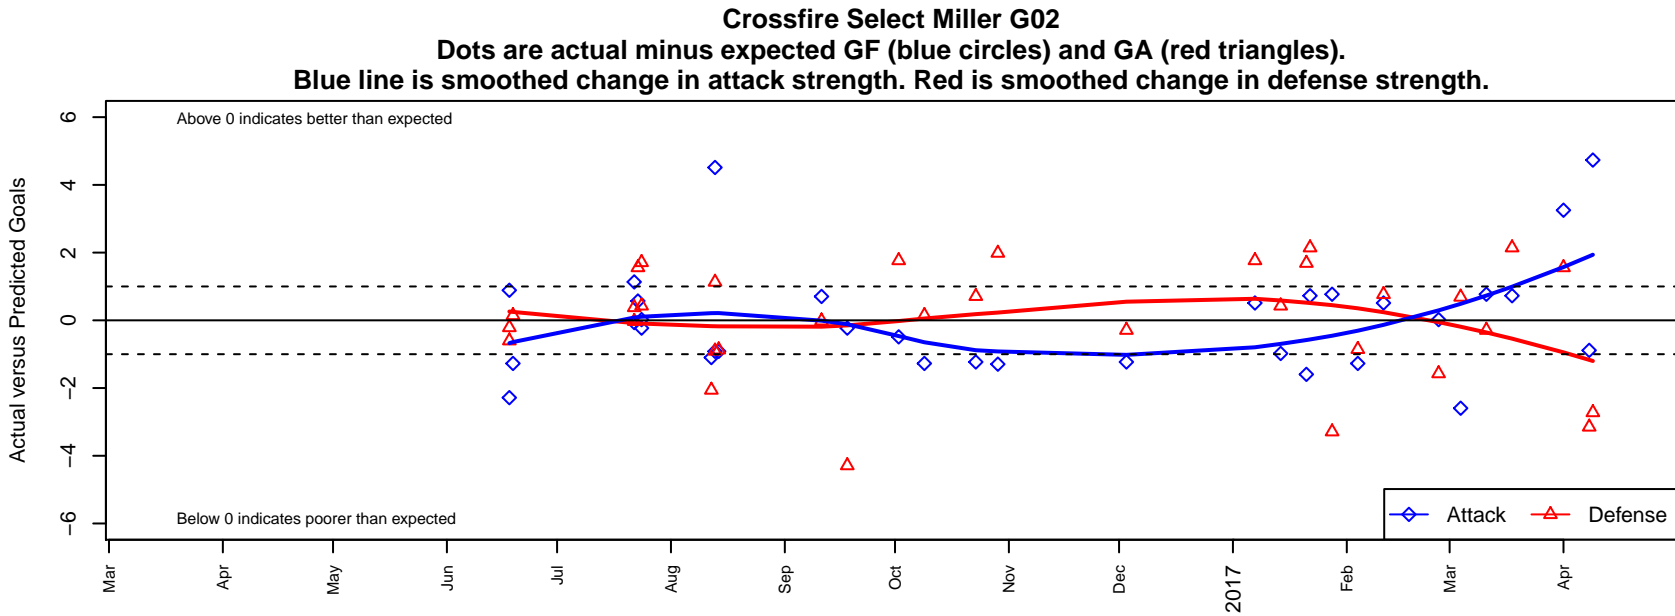

Crossfire Select Miller G02

Crossfire Select
 Redmond, WA
 G02 total strength=1355
 attack=11.21 defense=4.17
 fall league = NPSL Fall – Div 1 (02) U15
 spr league = Win NPSL Div 1 (02) U15

alt names used:
 Crossfire Select G02 Miller
 Crossfire Select G02 Miller
 73 Crossfire Select Miiler G02
 CROSSFIRE SELECTCROSSFIRE SELECT M
 Crossfire Select G02 Miller
 Crossfire Select G02 Miller
 CFS G02 Miller

**attack and defense variance (black dot)
relative to other teams
and top 10 in region**

**attack and defense rating
relative to others at age
and all opponents in last 13 months**

Performance relative to 13 month average