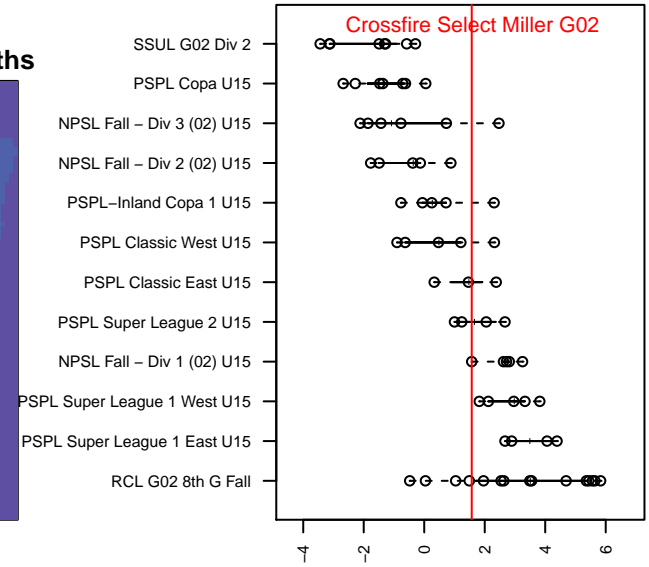

Crossfire Select Miller G02

Crossfire Select
 Redmond, WA
 G02 total strength=1355
 attack=11.21 defense=4.17
 fall league = NPSL Fall – Div 1 (02) U15
 spr league = Win NPSL Div 1 (02) U15

alt names used:
 Crossfire Select G02 Miller
 Crossfire Select G02 Miller
 73 Crossfire Select Miiler G02
 CROSSFIRE SELECTCROSSFIRE SELECT M
 Crossfire Select G02 Miller
 Crossfire Select G02 Miller
 CFS G02 Miller

Venues played:
 2016 Snohomish United Invt Gold
 2016 Crossfire Select U15 Gold Silver Gold–Sil
 2016 Pacific Coast Challenge U15
 2016 NPSL Fall – Division 1 (02) U15
 2016 Win NPSL Division 1 (02) U15
 2016 WYS Presidents Cup G02 Division 2

**attack and defense variance (black dot)
relative to other teams
and top 10 in region**

**attack and defense rating
relative to others at age
and all opponents in last 13 months**

Performance relative to 13 month average